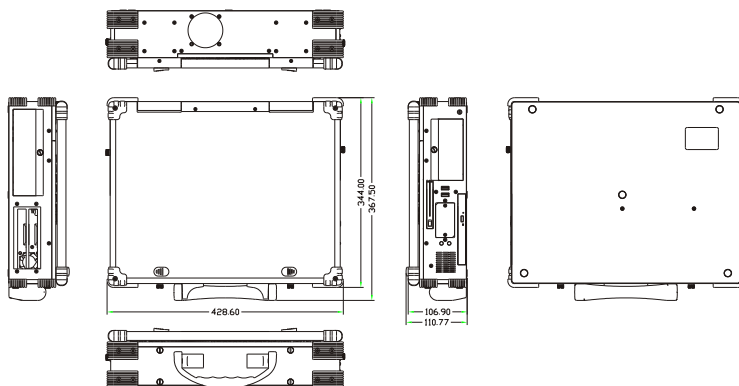

Commander AT7

Multi-Slot Portable Computer

Specification

Model No	Commander AT7
Construction	Rugged Aluminum Construction
CPU	Intel Core i5-9500TE, 2.20GHz Processors Option: Intel Core i7-9700TE, 1.80GHz Processors
Chipset	Intel® 9th/8th Gen. Core CPU with Intel Q370 PCH
Slot	2x PCIe (x8) expansion slots Option: 2PCI expansion slots Option: 1x PCIe (x16) expansion slot
Display	17.3", 1920x 1080 resolution LCD display
Memory	2x 8GB DDR4 RAM
HDD	1x SSD 240G, support 1x 2.5" removable
CDROM	1x Slim DVD-RW
Graphics	Intel UHD Graphics P630
Audio	Intel® Q370 PCH-H built-in HD audio controller With Realtek Codec ALC888S-VD2-GR
LAN	Intel® I219LM GbE LAN Intel® I210AT / I211AT GbE LAN
Speaker	Built-in amplified 2x 3W speakers
KB/MS	Multi-language industrial keyboard with touchpad
Power Supply	2x 95W Li-ION battery Packs (Hot-Swappable) 100W, 90~264 VAC adapter
Dimension	428.6x 110.7x 367.5 mm (Wx Hx D)
Weight	6.8 kgs
Carrying Case	Padded carrying case with wheels

Environmental Factors

	Operating	Non-Operating
Temperature	0°C~50°C	-20°C~60°C
Relative Humidity	10%~90%	10%~95%
Approval	CE, FCC, RoHS	

Features

- All-in-one design rugged portable computer
- Compact Size Lightweight Design
- Built-in 17.3", 1920x 1080 LCD display
- Intel® 9th/8th Gen. Core CPU with Intel Q370 PCH
- 400W, 100~240 VAC, Auto Switch
- Intel Core i5-9500TE, 2.20GHz Processors
Option: Intel Core i7-9700TE, 1.80GHz Processors
- Industrial Keyboard multi-language with touchpad
- 2 PCIe (x8) expansion slots
Option: 2x PCI expansion slots
Option: 1x PCIe (x16) expansion slot
- Built-in 240GB SSD, 1x 2.5" removable SATA
- Dual Gigabit Ethernet, 2x COM Port
- Carry case to manage portable PC with ease

2PCI -E(x8) full size expansion slots

Ordering Information

Commander AT7

17.3" LCD, 1920x 1080, i5-9500TE CPU, 2x 8G RAM, SSD 240GB, 2PCI-E (x8), DVD-RW, battery packs, Carry case

Commander AT7

17.3" LCD, 1920x 1080, i5-9500TE CPU, 2x 8G RAM, SSD 240GB, 2PCI, DVD-RW, battery packs, Carry case