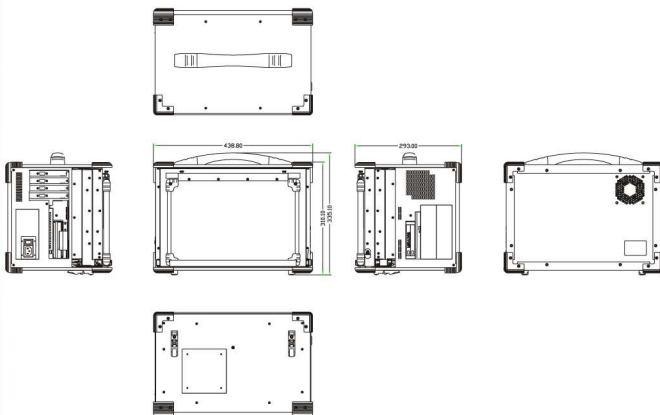

Triple 17.3" LCD, 1920x 1080 Resolution Multi-Slot Portable Computer

Features

- All-in-one design rugged portable computer
- Built-in 3x 17.3" LCD display Full HD, 262K Anti-reflection tempered glass
- Support Micro ATX motherboard
- Offer 4-slot full-length expansion capability
- Creates a stretched desktop with a max. resolution of 5760x 1080 (3x 1920x 1080)
- Open an application on each display or span one across 3-Screens
- Experience Surround gaming by expanding supported 3D games
- PS2 650W Power supply, Auto switch
- Offer 2x 5.25", 1x 3.5" drive bay, 1 slim DVD-RW
- Carrying case to manage portable PC with ease

Ordering Information

3x 17.3" LCD, 1920x 1080, 4-slot, slim DVD-RW, 650W PSU
3x DVI/ HDMI interface, carrying case

Specification

Construction	Aluminum Construction with rubber corners
Motherboard	Support Micro ATX Motherboard
Display	3x 17.3" LCD display, 1920x 1080 resolution, 262K Anti-reflection tempered strengthen glass
Slot	Offer 4 full-length expansion slots
VGA	AD conversion board 3 DVI/ HDMI outputs for 3 screens
Drive bay	Offer 2x 5.25", 1x 3.5" drive bay, 1 slim DVD-RW
KB/ MS	87-key industrial multi-language keyboard/ touchpad
Power Supply	PS2 650W, auto switch
Speaker	Built-in amplified 2x 2W speaker
Dimension	438.8x 335x 293 mm (Wx Hx D)
Weight	15 kgs
Carrying Case	Padded carrying case with wheels